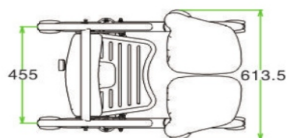

Easy Transfer

SET-12-AL (with Adjustable Legs)

Main specification

- Light weight Aluminum Structure.
- Seat board turn: 150°
- Trolley size Standard: 783(L)*613.5-708.5(W)*1063(H)
- Front castor diameter: Φ 100mm (Lock-able)
- Rear castor diameter: Φ 75mm
- Knee board vertical adjust distance: 50mm
- Knee board adjust angle: 61 °-75°
- Loading capacity: 130 kg

Optional Accessory

- Safety Belt

Easy Transfer

SET-12-FG (Foldable)

Main specification

- Light weight Aluminium Structure.
- Seat board turn: 150°
- Trolley size Standard: 780(L)*616(W)*980(H) mm
- Width after fold 390 mm
- Front castor diameter: Φ 75mm (Lock-able)
- Rear castor diameter: Φ 75mm
- Knee board vertical adjust distance: 50mm
- Knee board adjust angle: 61 °~75°
- Loading capacity: 130 kg