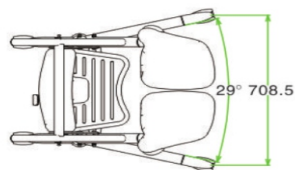

Easy Transfer

SET-12-AL (with Adjustable Legs)

Main specification

- Light weight Aluminum Structure.
- Seat board turn: 150°
- Trolley size Standard: 783(L)*613.5-708.5(W)*1063(H)
- Front castor diameter: Φ 100mm (Lock-able)
- Rear castor diameter: Φ 75mm
- Knee board vertical adjust distance: 50mm
- Knee board adjust angle: 61 °-75°
- Loading capacity: 130 kg

Optional Accessory

- Safety Belt

Easy Transfer

SET-12-FG (Foldable)

Main specification

- Light weight Aluminium Structure.
- Seat board turn: 150°
- Trolley size Standard: 780(L)*616(W)*980(H) mm
- Width after fold 390 mm
- Front castor diameter: Φ 75mm (Lock-able)
- Rear castor diameter: Φ 75mm
- Knee board vertical adjust distance: 50mm
- Knee board adjust angle: 61 °~75°
- Loading capacity: 130 kg